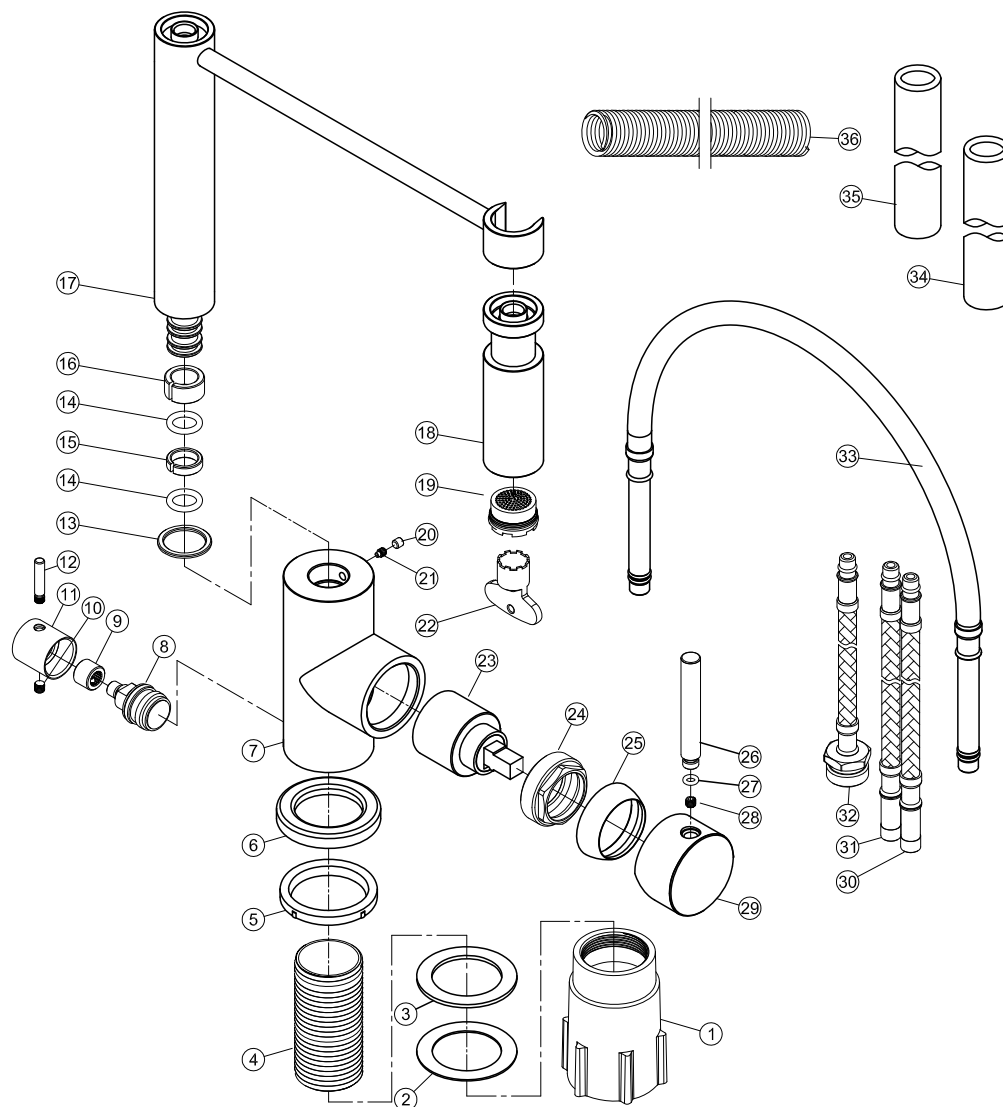

- 1 Fixing bushing
- 2 Washer
- 3 Rubber
- 4 Threaded tube
- 5 Base Rubber
- 6 Base
- 7 Body
- 8 Cartridge
- 9 Splined hub
- 10 Inner hex screw
- 11 Handle base
- 12 Handle bar
- 13 O ring
- 14 O ring
- 15 C ring
- 16 C ring
- 17 Spout
- 18 Spout head
- 19 Aerator
- 20 Decoration rubber
- 21 Inner hex screw
- 22 M24 Wrench
- 23 Cartridge
- 24 Screw nut
- 25 Cover ring
- 26 Handle bar
- 27 O ring
- 28 Inner hex screw
- 29 Handle base
- 30 Flexible hose
- 31 Flexible hose
- 32 Flexible hose
- 33 Spout hose
- 34 Color hose
- 35 Color hose
- 36 Spring hose

Steel Pro D

Art no: 30085 RSK: 8318329

SCANDTAP®
BATHROOM CONCEPTS

Scandtap AB, Olofsdalsvägen 21, 302 41 Halmstad, Sweden
info@scandtap.com, www.scandtap.com